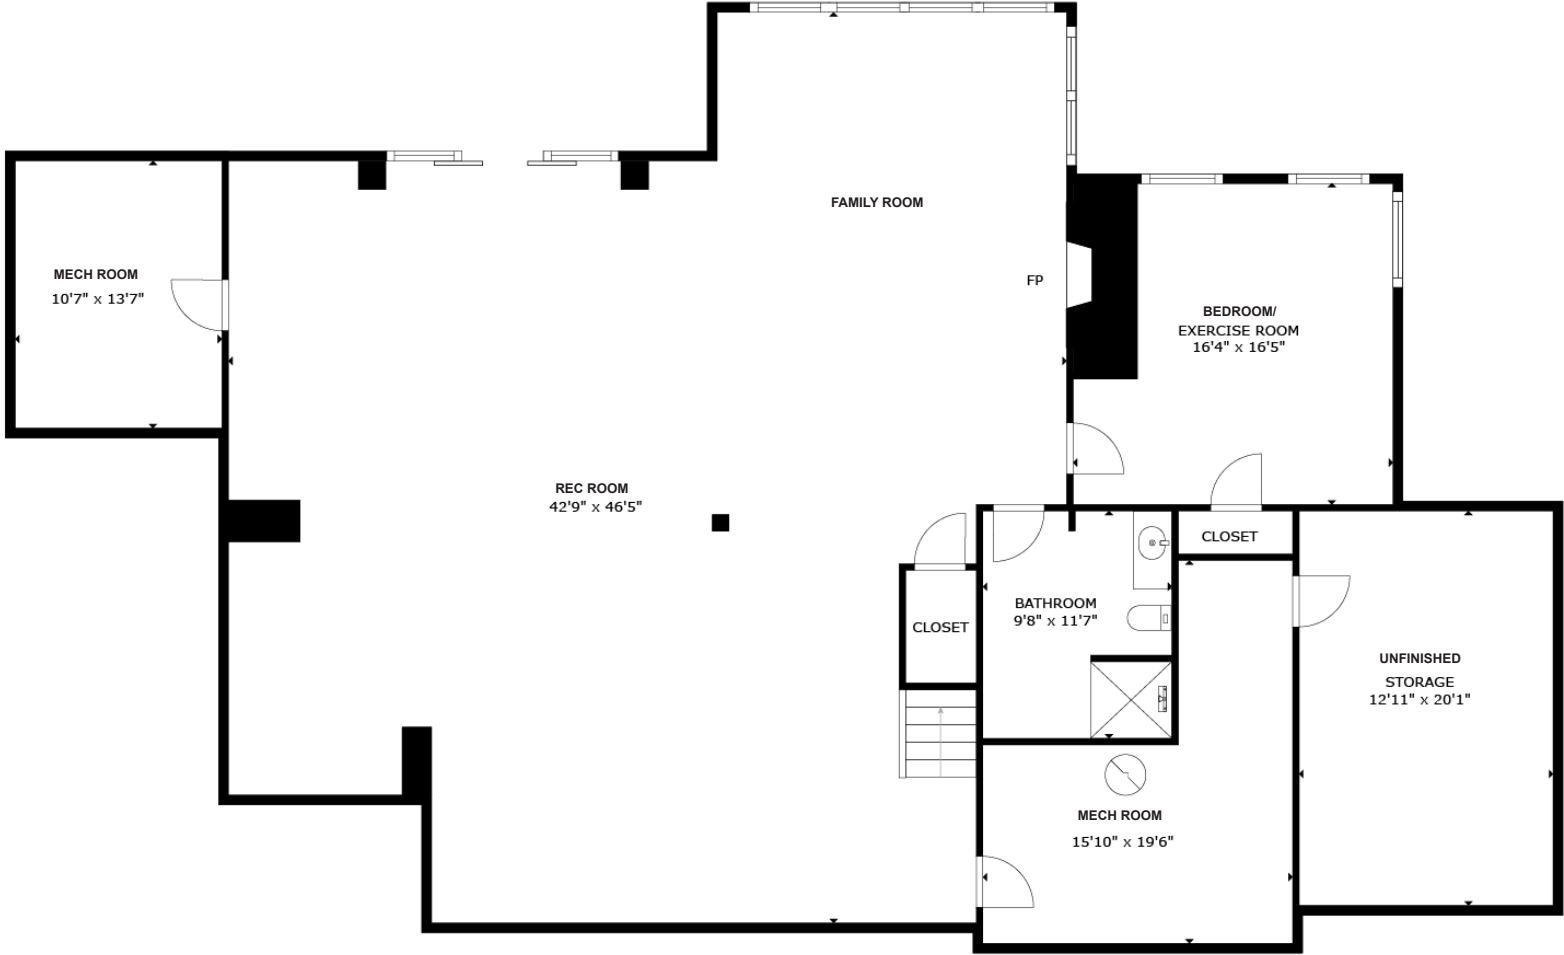

80 BAYBERRY LANE, WESTPORT, CT
Main Level

SIZES AND DIMENSIONS ARE APPROXIMATE, ACTUAL MAY VARY

80 BAYBERRY LANE, WESTPORT, CT
Third Level

80 BAYBERRY LANE, WESTPORT, CT
Lower Level

SIZES AND DIMENSIONS ARE APPROXIMATE, ACTUAL MAY VARY