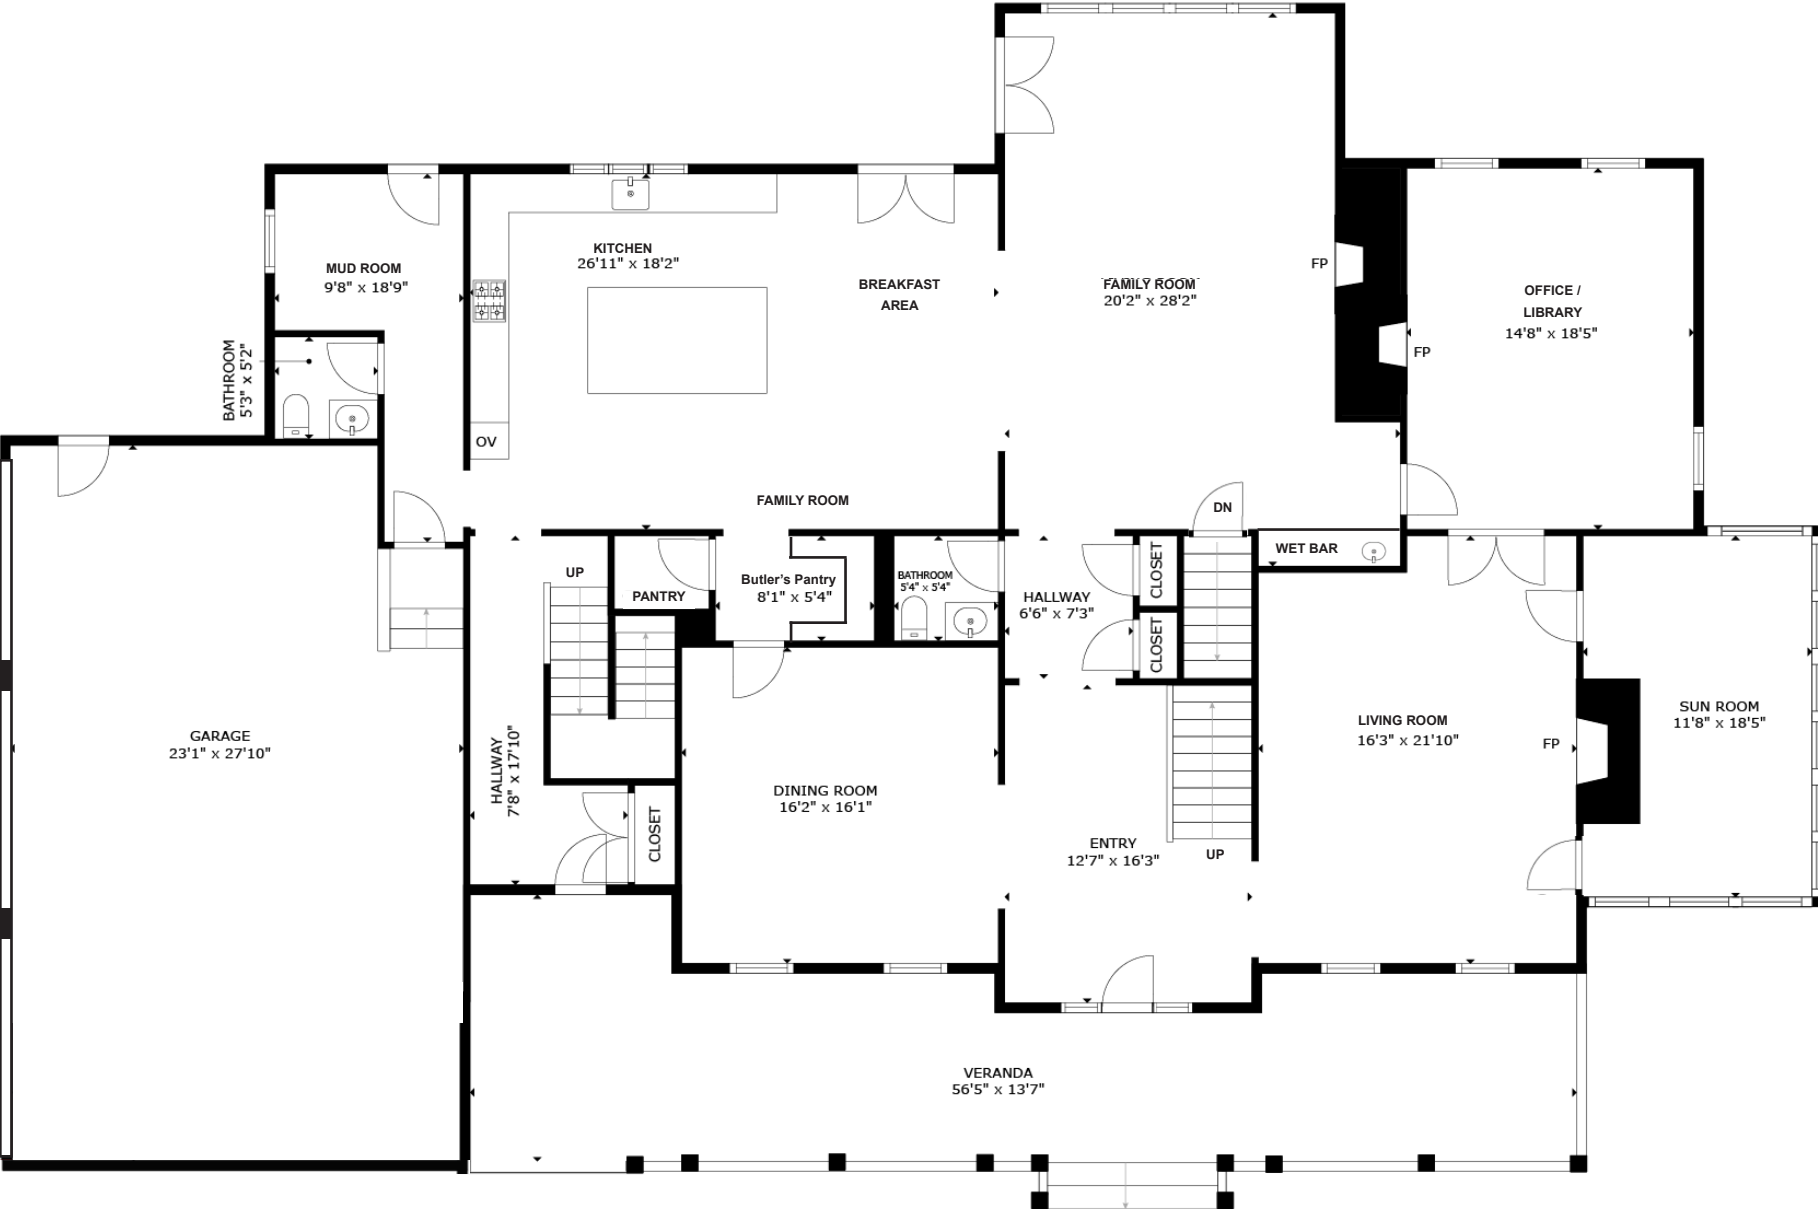

80 BAYBERRY LANE, WESTPORT, CT
Main Level

SIZES AND DIMENSIONS ARE APPROXIMATE, ACTUAL MAY VARY

80 BAYBERRY LANE, WESTPORT, CT
Third Level

80 BAYBERRY LANE, WESTPORT, CT
Lower Level

SIZES AND DIMENSIONS ARE APPROXIMATE, ACTUAL MAY VARY