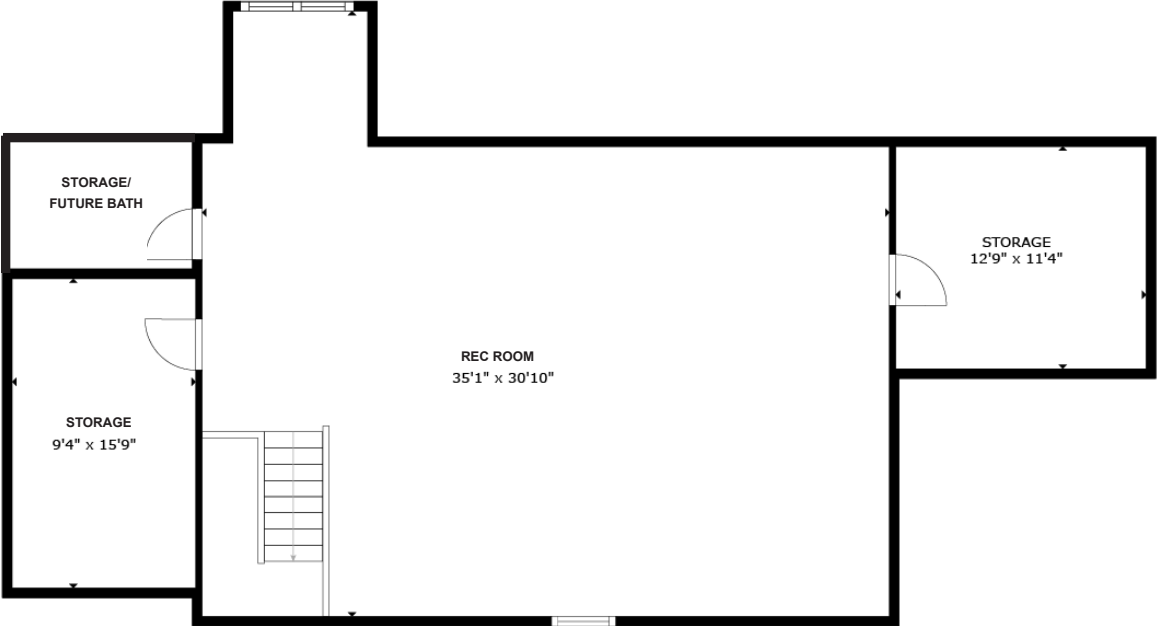

80 BAYBERRY LANE, WESTPORT, CT
Main Level

SIZES AND DIMENSIONS ARE APPROXIMATE, ACTUAL MAY VARY

80 BAYBERRY LANE, WESTPORT, CT
Third Level

80 BAYBERRY LANE, WESTPORT, CT
Lower Level

SIZES AND DIMENSIONS ARE APPROXIMATE, ACTUAL MAY VARY