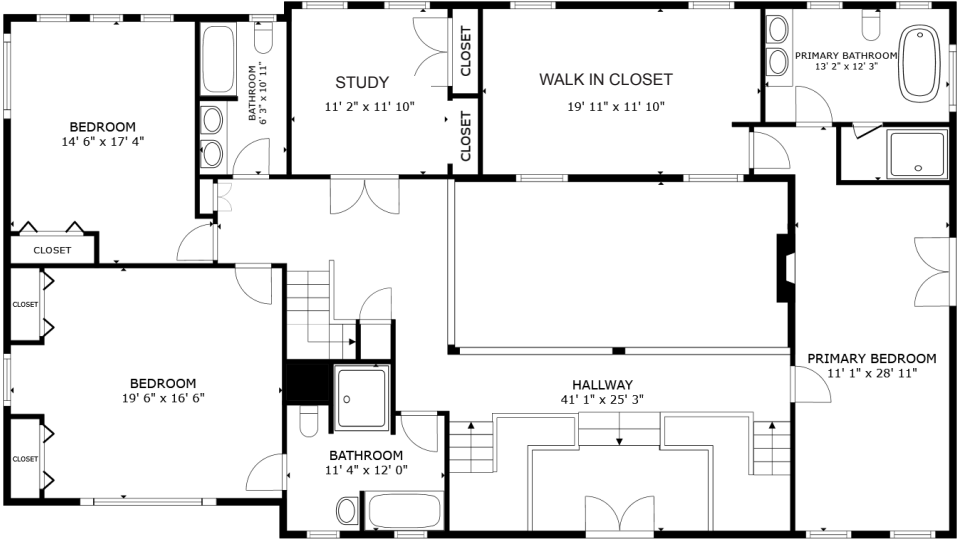

34 LAUREL LAKE WEST, WESTON, CT  
Main Level

SIZES AND DIMENSIONS ARE APPROXIMATE, ACTUAL MAY VARY

34 LAUREL LAKE WEST, WESTON, CT  
 Second Level

SIZES AND DIMENSIONS ARE APPROXIMATE, ACTUAL MAY VARY

34 LAUREL LAKE WEST, WESTON, CT  
3rd Level

34 LAUREL LAKE WEST, WESTON, CT  
Lower Level