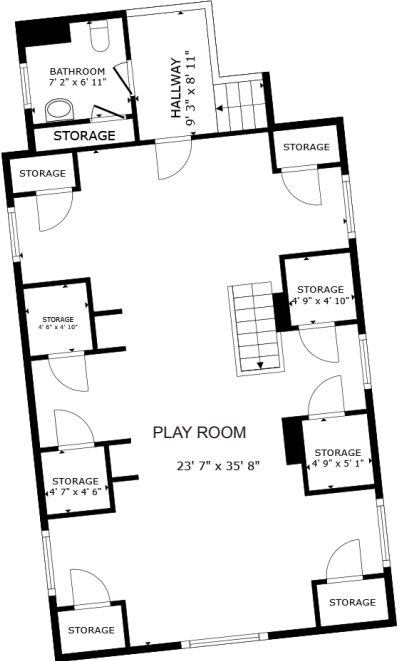

34 LAUREL LAKE WEST, WESTON, CT  
Main Level

SIZES AND DIMENSIONS ARE APPROXIMATE, ACTUAL MAY VARY

34 LAUREL LAKE WEST, WESTON, CT  
 Second Level

SIZES AND DIMENSIONS ARE APPROXIMATE, ACTUAL MAY VARY

34 LAUREL LAKE WEST, WESTON, CT  
3rd Level

34 LAUREL LAKE WEST, WESTON, CT  
Lower Level