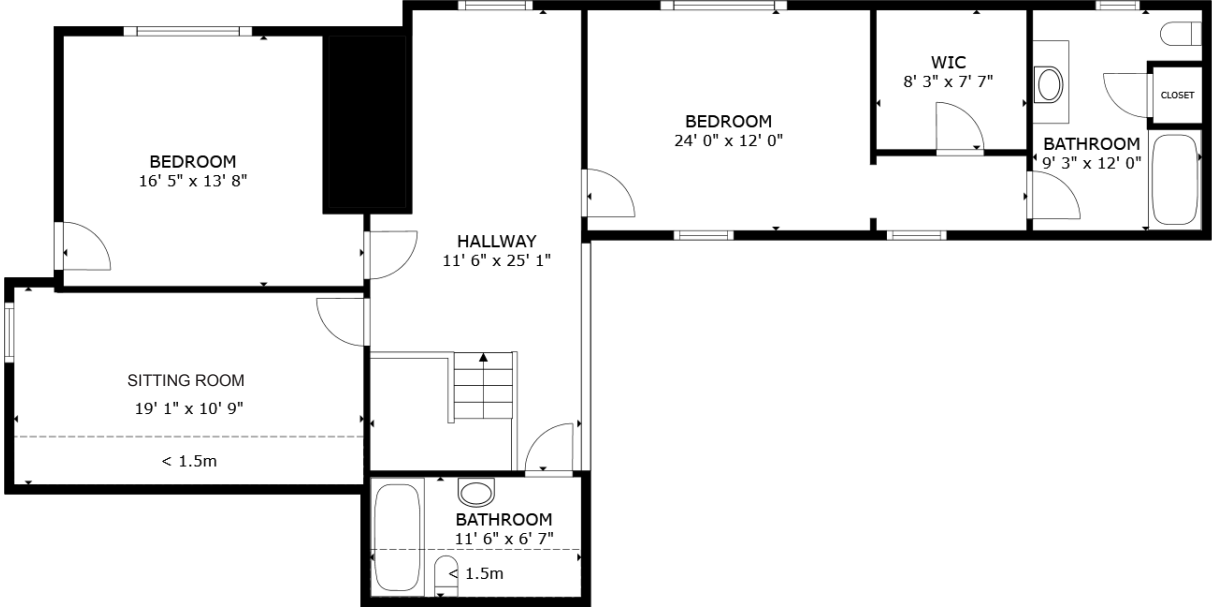

34 LAUREL LAKE WEST, WESTON, CT  
Main Level

SIZES AND DIMENSIONS ARE APPROXIMATE, ACTUAL MAY VARY

34 LAUREL LAKE WEST, WESTON, CT  
 Second Level

SIZES AND DIMENSIONS ARE APPROXIMATE, ACTUAL MAY VARY

34 LAUREL LAKE WEST, WESTON, CT  
3rd Level

34 LAUREL LAKE WEST, WESTON, CT  
Lower Level