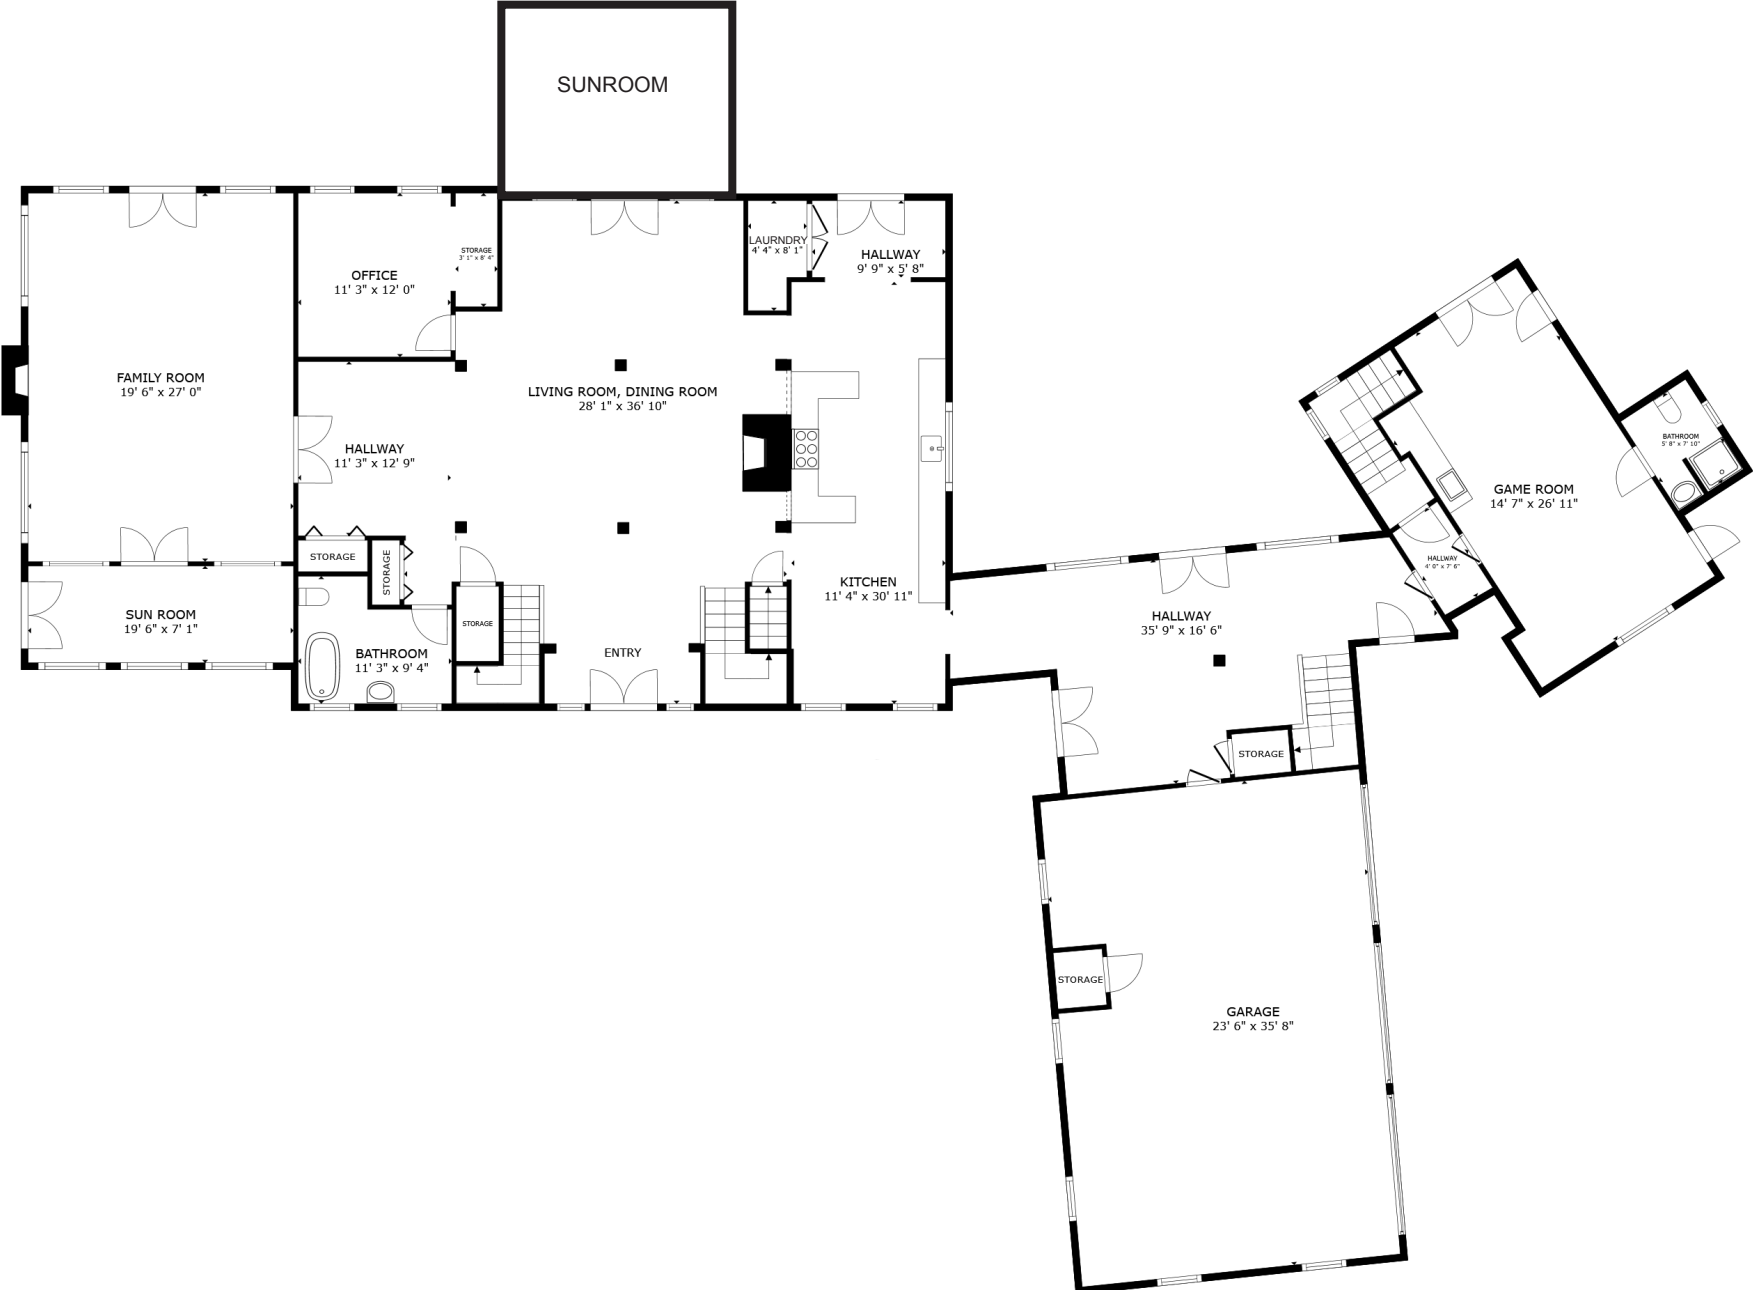

34 LAUREL LAKE WEST, WESTON, CT  
Main Level

SIZES AND DIMENSIONS ARE APPROXIMATE, ACTUAL MAY VARY

34 LAUREL LAKE WEST, WESTON, CT  
 Second Level

SIZES AND DIMENSIONS ARE APPROXIMATE, ACTUAL MAY VARY

34 LAUREL LAKE WEST, WESTON, CT  
3rd Level

34 LAUREL LAKE WEST, WESTON, CT  
Lower Level